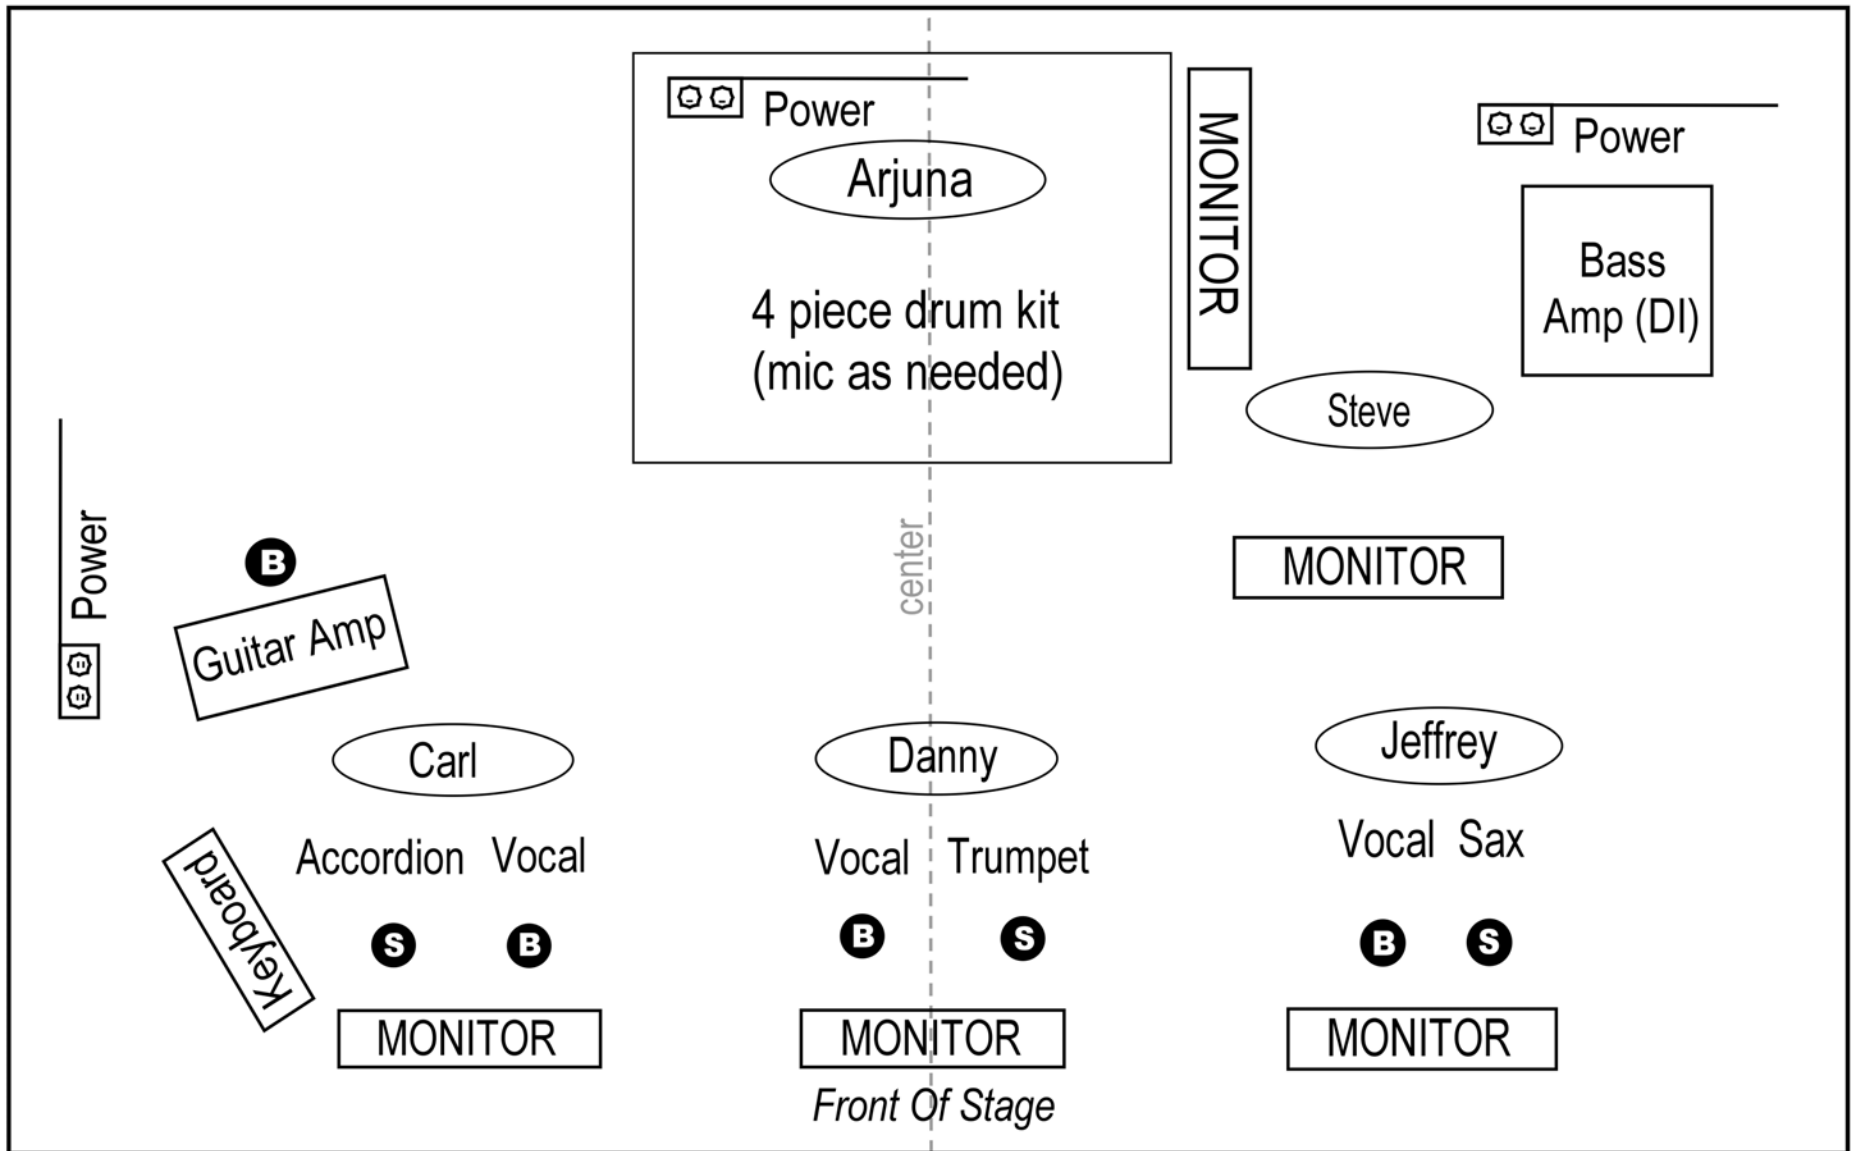

# Brave Combo

If you have questions, please call Danny O'Brien - 940-453-1112

**B** = Mic w/Boom Stand

**S** = Mic w/Straight Stand

**Please do not adjust microphone or monitor levels after they have been set.  
Thank you.**